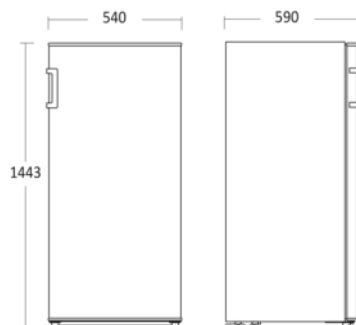

Upright Freestanding Freezer

SFS 14455 W

Item number	010240453000SFS14455W	Taric goods code	8418402099
EAN code	5704704020238	QTY in 40HQ	128

Short Description

Practical freezer with 166 liters capacity and static freezer. The freezer is a good size for most households and is ideal for adding extra freezer capacity if a fridge freezer is no longer enough for the household.

The top shelf of the freezer has a freezer flap and below it there are four transparent freezer drawers.

The freestanding freezer comes with adjustable feet so it can stand flat on any surface.

This freezer can be left at a room temperature down to -15° C

Key features

- NoFrost - 100% self-defrosting
- 3 drawers of which 2 is a bigbox, 2 shelf
- Can be placed in a dry environment at temperatures down to -15°C
- Reversible door with robust steel handle

Measurement Drawings

Dimensions and weight

Product dimensions, HxWxD, mm	1443 x 540 x 590
Packaging dimensions, HxWxD, mm	1485 x 580 x 630
Total packaging volume m3	0,543
Gross volume, L	181
Net volume, L	166
Internal dimensions, HxWxD, mm	1230 x 390 x 370
Built-In dimensions, HxWxD, mm	x x
Gross- / Net weight, kg	54 / 48